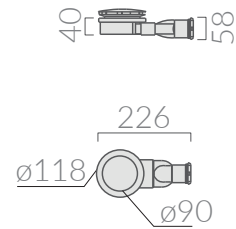

Il taglio potrebbe variare la centralità dello scarico. The cut must be made only on the sides that are placed against the wall. The central position of the drain could vary after the cut.

Piatto doccia 140x90 completo di piletta con tappo in ceramica. Shower tray 140x90 with ceramic cover and siphoned drain included.

### ACCESSORI INCLUSI / ACCESSORIES INCLUDED

-  **9074** bianco white
-  **9074MT** bianco matt matt white
-  **9074NEMT** nero matt matt black
-  **9074SA** sabbia sand

Piletta ø90 per piatto doccia folia h3 con cover in ceramica. Capacità di scarico 24 Lt/min. Open drain ø90 for FOLIA h3 shower tray ceramic cover included. Flushing Volume 24 Lt/min.