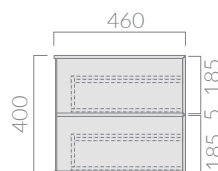

ACCESSORI INCLUSI / ACCESSORIES INCLUDED

Kit di fissaggio.
Fixing kit.

ATTENZIONE/ ATTENTION

Galassia Srl persegue la filosofia di migliorare i prodotti aggiungendo nuovi materiali, innovazioni progettuali e tecnologie produttive.
L'azienda si riserva di cambiare

schede tecniche e caratteristiche di funzionamento degli articoli in ogni momento e senza necessità di preavviso.
I pesi possono subire variazioni del 20 %

Galassia Srl is constantly improving its products by adding new materials, new projects and modern production technologies. The company reserves the right to change any technical

specifications/dimension and/or operating characteristics of the products at any time and without giving notice. The ceramic items weight may vary up to 20%.