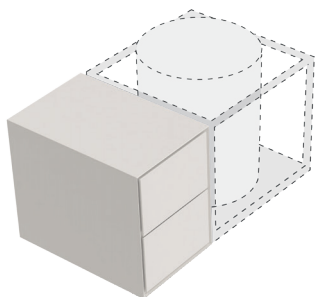

COLORI / COLORS

- 2062BM** bianco matt
matt white
- 2062NM** nero matt
matt black
- 2062SA** sabbia
matt sand
- 2062FA** fango
matt mud
- 2062MK** moka
matt dark brown

Contenitore sospeso con n.2 cassetti, collocabile a destra o sinistra del lavabo.
Wall hung side cabinet with 2 drawers which can be placed on the right or left of washbasin structure.