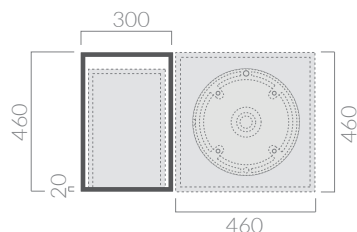

ACCESSORI INCLUSI / ACCESSORIES INCLUDED

Kit di fissaggio.
Fixing kit.

ATTENZIONE/ ATTENTION

Galassia Srl persegue la filosofia di migliorare i prodotti aggiungendo nuovi materiali, innovazioni progettuali e tecnologie produttive.
L'azienda si riserva di cambiare

schede tecniche e caratteristiche di funzionamento degli articoli in ogni momento e senza necessità di preavviso.
I pesi possono subire variazioni del 20 %

Galassia Srl is constantly improving its products by adding new materials, new projects and modern production technologies. The company reserves the right to change any technical

specifications/dimension and/or operating characteristics of the products at any time and without giving notice. The ceramic items weight may vary up to 20%.