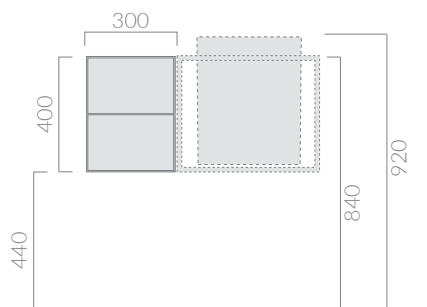

ACCESSORI INCLUSI / ACCESSORIES INCLUDED

Kit di fissaggio.
Fixing kit.

ATTENZIONE/ ATTENTION

Galassia Srl persegue la filosofia di migliorare i prodotti aggiungendo nuovi materiali, innovazioni progettuali e tecnologie produttive.
L'azienda si riserva di cambiare

schede tecniche e caratteristiche di funzionamento degli articoli in ogni momento e senza necessità di preavviso.
I pesi possono subire variazioni del 20 %

Galassia Srl is constantly improving its products by adding new materials, new projects and modern production technologies. The company reserves the right to change any technical

specifications/dimension and/or operating characteristics of the products at any time and without giving notice. The ceramic items weight may vary up to 20%.