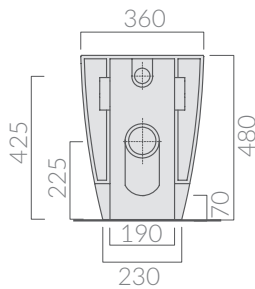

9077 + 9078

Raccordo piatto per wc traslato da 10 a 30 cm
Flat adjustable wc connector from 10 to 30 cm

Coprivaso termoindurente extra slim.
Thermosetting extra slim seat-cover.

7329 bianco white

Coprivaso termoindurente extra slim, cerniera con dispositivo di caduta rallentata. Dispositivo di sgancio rapido.
Thermosetting extra slim seat-cover, with soft closing hinges and quick release system.

specifications/dimension and/or operating characteristics of the products at any time and without giving notice. The ceramic items weight may vary up to 20%.

Art. 9078

Art. 9077

Art. 9079

Art. 9080

ATTENZIONE/ ATTENTION