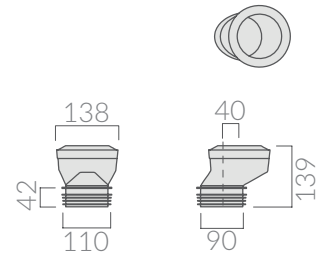

9077 + 9078

Raccordo piatto per wc traslato da 10 a 30 cm
Flat adjustable wc connector from 10 to 30 cm

Coprivaso termoindurente extra slim.
Thermosetting extra slim seat-cover.

7329 bianco white

Coprivaso termoindurente extra slim, cerniera con dispositivo di caduta rallentata. Dispositivo di sgancio rapido.
Thermosetting extra slim seat-cover, with soft closing hinges and quick release system.

specifications/dimension and/or operating characteristics of the products at any time and without giving notice. The ceramic items weight may vary up to 20%.

Art. 9078

Art. 9077

Art. 9079

Art. 9080

ATTENZIONE/ ATTENTION