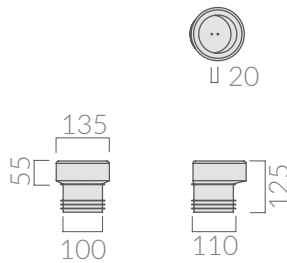

9077

ACCESSORI NON INCLUSI / ACCESSORIES NOT INCLUDED

9077 + 9079

Raccordo eccentrico per scarico ø10 da 10 a 12 cm
Offset drain pan connector ø10 from 10 to 12 cm

9077 + 9080

Raccordo eccentrico per scarico da 10 a 14 cm
Offset drain pan connector from 10 to 14 cm

9077 + 9078

Raccordo piatto per wc traslato da 10 a 30 cm
Flat adjustable wc connector from 10 to 30 cm

Coprivaso termoindurente extra slim.
Thermosetting extra slim seat-cover.

7329 bianco white

Coprivaso termoindurente extra slim, cerniera con dispositivo di caduta rallentata. Dispositivo di sgancio rapido.
Thermosetting extra slim seat-cover, with soft closing hinges and quick release system.

specifications/dimension and/or operating characteristics of the products at any time and without giving notice. The ceramic items weight may vary up to 20%.

Art. 9078

Art. 9077

Art. 9079

Art. 9080

ATTENZIONE/ ATTENTION