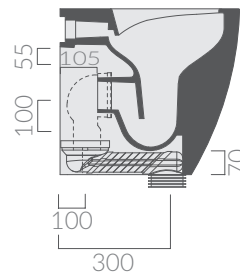

9077 + 9078

Raccordo piatto per wc traslato da 10 a 30 cm
Flat adjustable wc connector from 10 to 30 cm

Coprivaso termoindurente extra slim.
Thermosetting extra slim seat-cover.

7329 bianco white

Coprivaso termoindurente extra slim, cerniera con dispositivo di caduta rallentata. Dispositivo di sgancio rapido.
Thermosetting extra slim seat-cover, with soft closing hinges and quick release system.

specifications/dimension and/or operating characteristics of the products at any time and without giving notice. The ceramic items weight may vary up to 20%.

Art. 9078

Art. 9077

Art. 9079

Art. 9080

ATTENZIONE/ ATTENTION