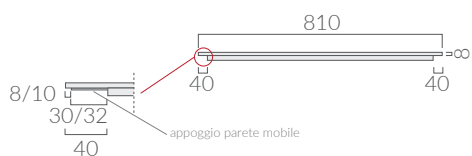

ACCESSORI INCLUSI / ACCESSORIES INCLUDED

ATTENZIONE/ ATTENTION

Galassia Srl persegue la filosofia di migliorare i prodotti aggiungendo nuovi materiali, innovazioni progettuali e tecnologie produttive.
L'azienda si riserva di cambiare

schede tecniche e caratteristiche di funzionamento degli articoli in ogni momento e senza necessità di preavviso.
I pesi possono subire variazioni del 20 %

Galassia Srl is constantly improving its products by adding new materials, new projects and modern production technologies. The company reserves the right to change any technical

specifications/dimension and/or operating characteristics of the products at any time and without giving notice. The ceramic items weight may vary up to 20%.