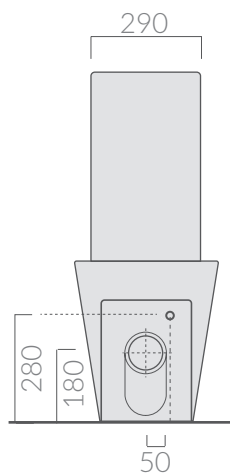

ATTENZIONE/ ATTENTION

Galassia Srl persegue la filosofia di migliorare i prodotti aggiungendo nuovi materiali, innovazioni progettuali e tecnologie produttive. L'azienda si riserva di cambiare

schede tecniche e caratteristiche di funzionamento degli articoli in ogni momento e senza necessità di preavviso. I pesi possono subire variazioni del 20 %

Galassia Srl is constantly improving its products by adding new materials, new projects and modern production technologies. The company reserves the right to change any technical

specifications/dimension and/or operating characteristics of the products at any time and without giving notice. The ceramic items weight may vary up to 20%.