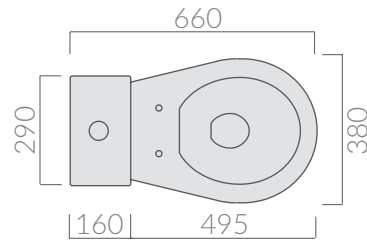

ATTENZIONE/ ATTENTION

Galassia Srl persegue la filosofia di migliorare i prodotti aggiungendo nuovi materiali, innovazioni progettuali e tecnologie produttive. L'azienda si riserva di cambiare

schede tecniche e caratteristiche di funzionamento degli articoli in ogni momento e senza necessità di preavviso. I pesi possono subire variazioni del 20 %

Galassia Srl is constantly improving its products by adding new materials, new projects and modern production technologies. The company reserves the right to change any technical

specifications/dimension and/or operating characteristics of the products at any time and without giving notice. The ceramic items weight may vary up to 20%.